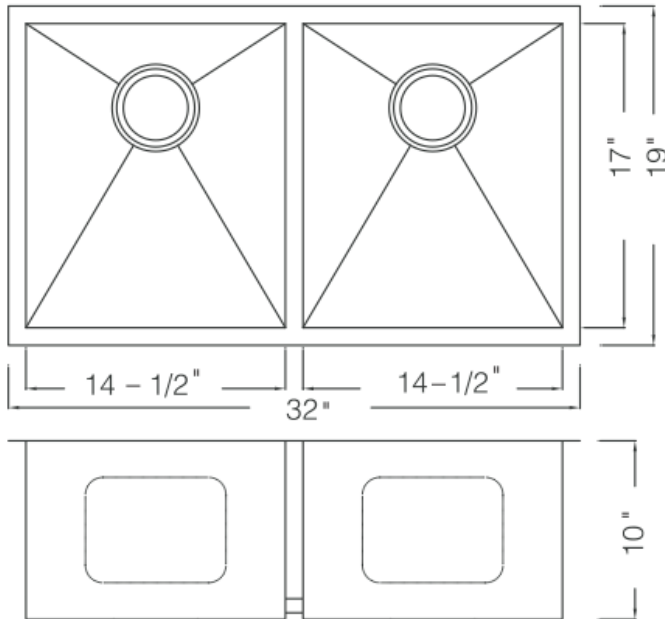

# Pro Chef Series Model NPC321910DS

Equal Double Bowl Undermount S.S. Sink

"EZ Clean" Zero Radius Corners

### NPC321910DS Specification

North Point Industries Inc. Model NPC321910DS is a single bowl undermount kitchen sink manufactured from 18 gauge 18/10 antibacterial stainless steel. The entire basin is handcrafted and hand brushed on the bottom and sides. The sink includes our exclusive silent system undercoating and sound deadening pads. The sink includes undermount installation clips and template.

### Bowl Configuration

Equal Double Bowl

Rear Drain Placement